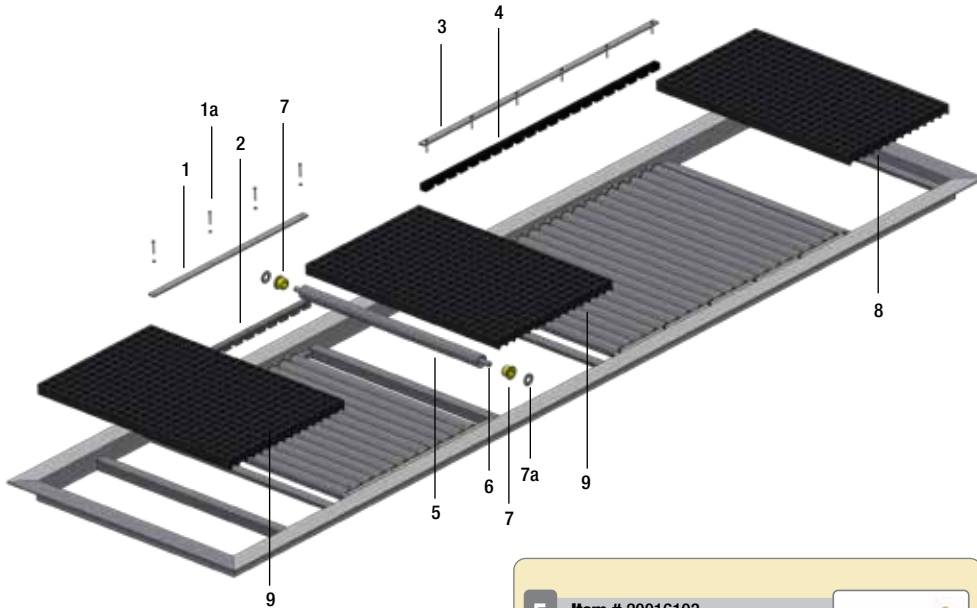

Rolling Correlators

8ft X 25in and 12ft x 3ft

8ft x 25in Rolling Correlator

12ft x 3ft Rolling Correlator

1 Item # 10004378
Bar, 30-3/4in, Stainless Steel, Correlator Retaining Driver Side
SHOP

- 1a Button Head Socket Cap Screw, 1/4-20 x 1-3/4in, Alloy Steel Thermal, #10005062 and Split Lock Washer #10002017

2 Item # 10003944
Slotted Rail Correlator, 30-3/4in Driver Side
SHOP

- 1a Button Head Socket Cap Screw, 1/4-20 x 1-3/4in, Alloy Steel Thermal, #10005062 and Split Lock Washer #10002017

3 Item # 10004884
Bar, 46-3/4in, Stainless Steel, Correlator Retaining PassengerSide
SHOP

4 Item # 10004085
Slotted Rail Correlator, 46-3/4in PassengerSide
SHOP

5 Item # 20016103
Correlator Pipe and Bushing for 8ft x 2ft Correlator
SHOP

5 Item # 20016104
Correlator Pipe and Bushing for 12ft x 3ft Correlator
SHOP

6 Item # 10004469
Correlator Shaft Round Bar, 3/4in x 24-3/4in for 8ft x 25in Correlator
SHOP

6 Item # 10004685
Correlator Shaft Round Bar, 3/4in x 35-3/8in for 12ft x 3ft Correlator
SHOP

7 Item # 20007263
UHMW Bushing for 8ft L x 2ft W Correlator and RCV 4 Wheel Rollers for Sonny's
SHOP