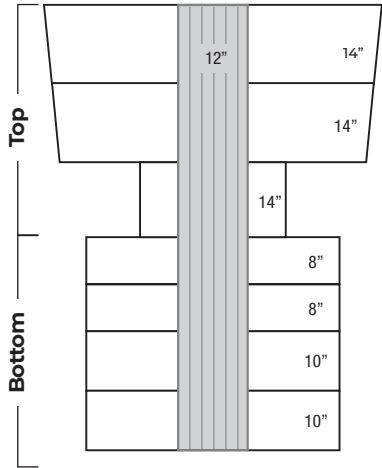

Replacement for PECO Side Washers
PE163 Side Washer

Top Section		Bottom Section	
HUB 78in H x 12in W			
Qty.	Dimensions	Qty.	Dimensions
9	14in x 24in x 22in	36	8in x 19in
9	14in x 22in x 20in	36	8in x 19in 2ply
18	14in x 7in (Buffer)	18	10in x 19in 2ply
		18	10in x 19in 2ply